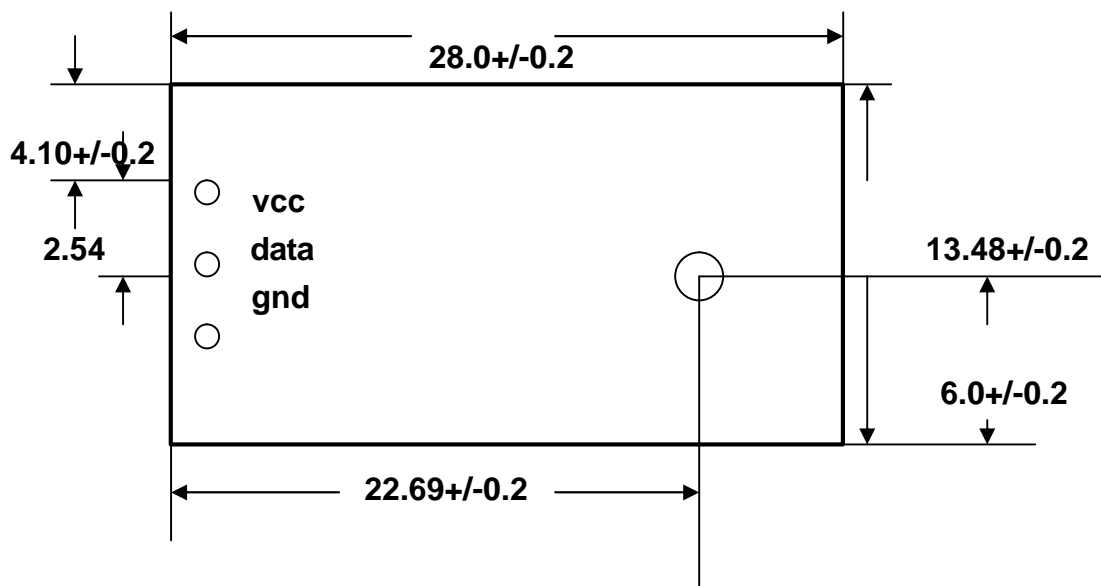

深圳市晶峰达电子科技有限公司

东莞市琪芯电子有限公司

电话: 13798528768, 0769-85338927, 传真: 85338927
邮箱: info@jfd-ic.com, QQ: 402431824
网址: www.jfd-ic.com MSN: aleafuyzf@hotmail.com

Absolute Maximum Ratings

Parameter	Rating	Units
Supply Voltage	2.6-3.6	V DC
Operating Temperature	-10 to +80	

Absolute Maximum Ratings

Parameter	Symbol	Condition	Specification				Unit
			Min.	Typical		Max.	
Operation Voltage				2.6	3		V
Output power	Psens	DATA 3V 1Kbps Data Rate	315MHz	-11.8	4		dBm
			Supply current	3.1	10	15	mA
		434MHz	-8.5	4		dBm	
		Supply current	2.9	10	15	mA	
Tune on Time	Ton	Data start out by Vcc turn on	10	20			ms
Data Rate			200	1k		4k	bps
Input duty		Vcc=3V; 1kbps data rate	40			60	%

Pin Dimension (unit : mm)

贴片元件面